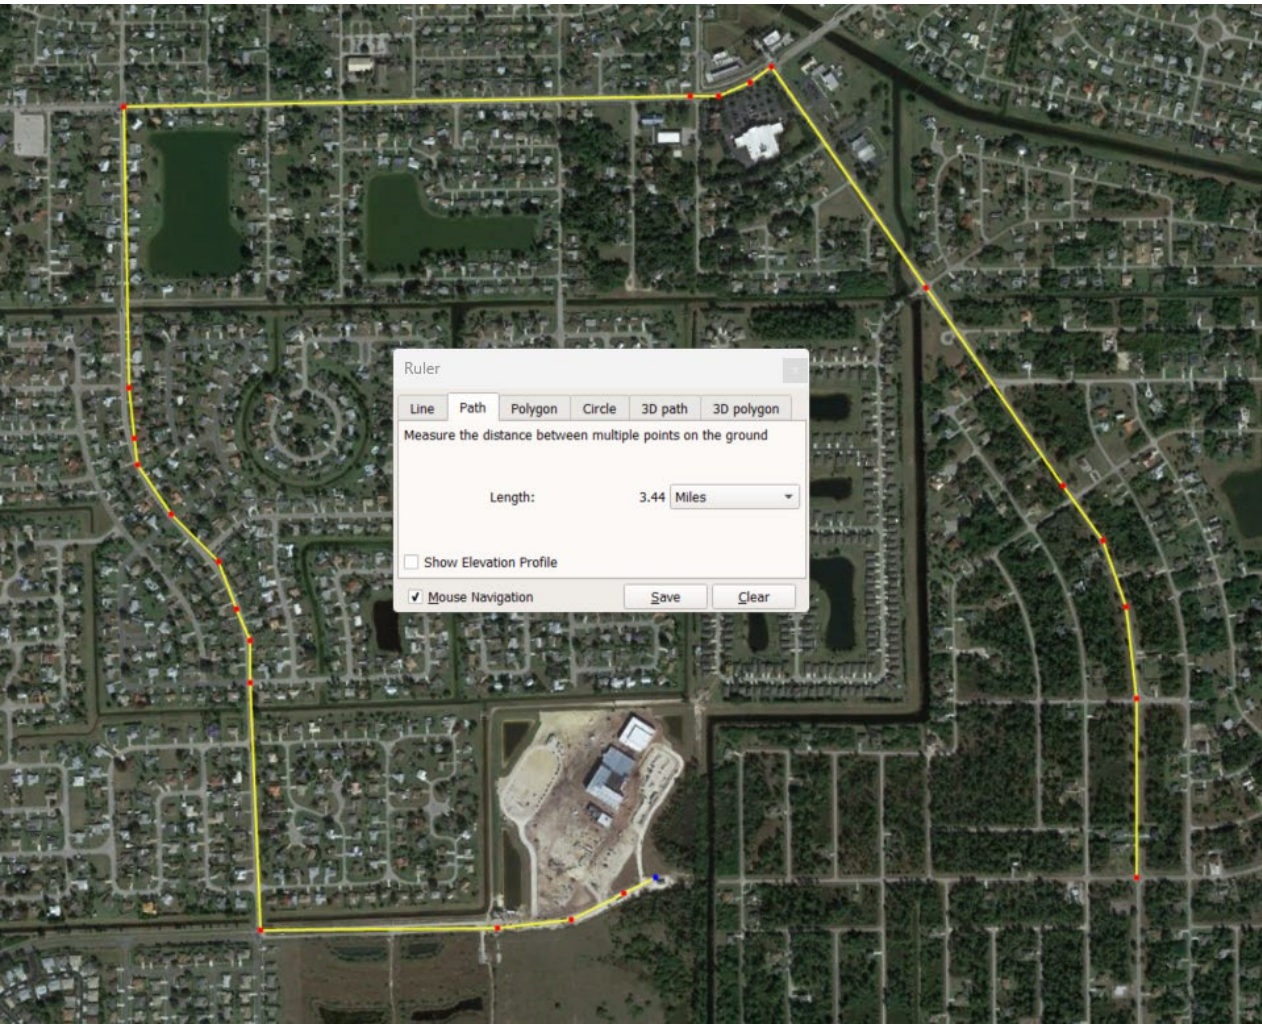

Leeland Heights Blvd Sidewalk

Northside of Street

From Richmond Ave to North Ave

Request of BPAC Committee

- Install a sidewalk on the North side of Leeland Heights Blvd E.
- From Richmond Ave to North Ave.
- Approximate length of proposed sidewalk is 3,650 feet.
- New sidewalk will connect with the current sidewalk at each end.

Reasons for Requesting New Sidewalk

- South and East areas already have a sidewalk.
- Designated as an Arterial Roadway.
- Posted speed limit of 40 mph.
- Bus stops are located along Leeland Heights Blvd
- Multiple Schools located off Richmond Ave.

Ruler ✕

Line Path Polygon Circle 3D path 3D polygon

Measure the distance between two points on the ground

Map Length: 2,948.45 Feet

Ground Length: 2,948.45

Heading: 269.85 degrees

Mouse Navigation Save Clear

Leeland Hgts Blvd W

Alabama Rd S

Veterans Park

Alabama Rd S

Majestic Golf Club

Joel Blvd

3.44 Miles

.55 Miles