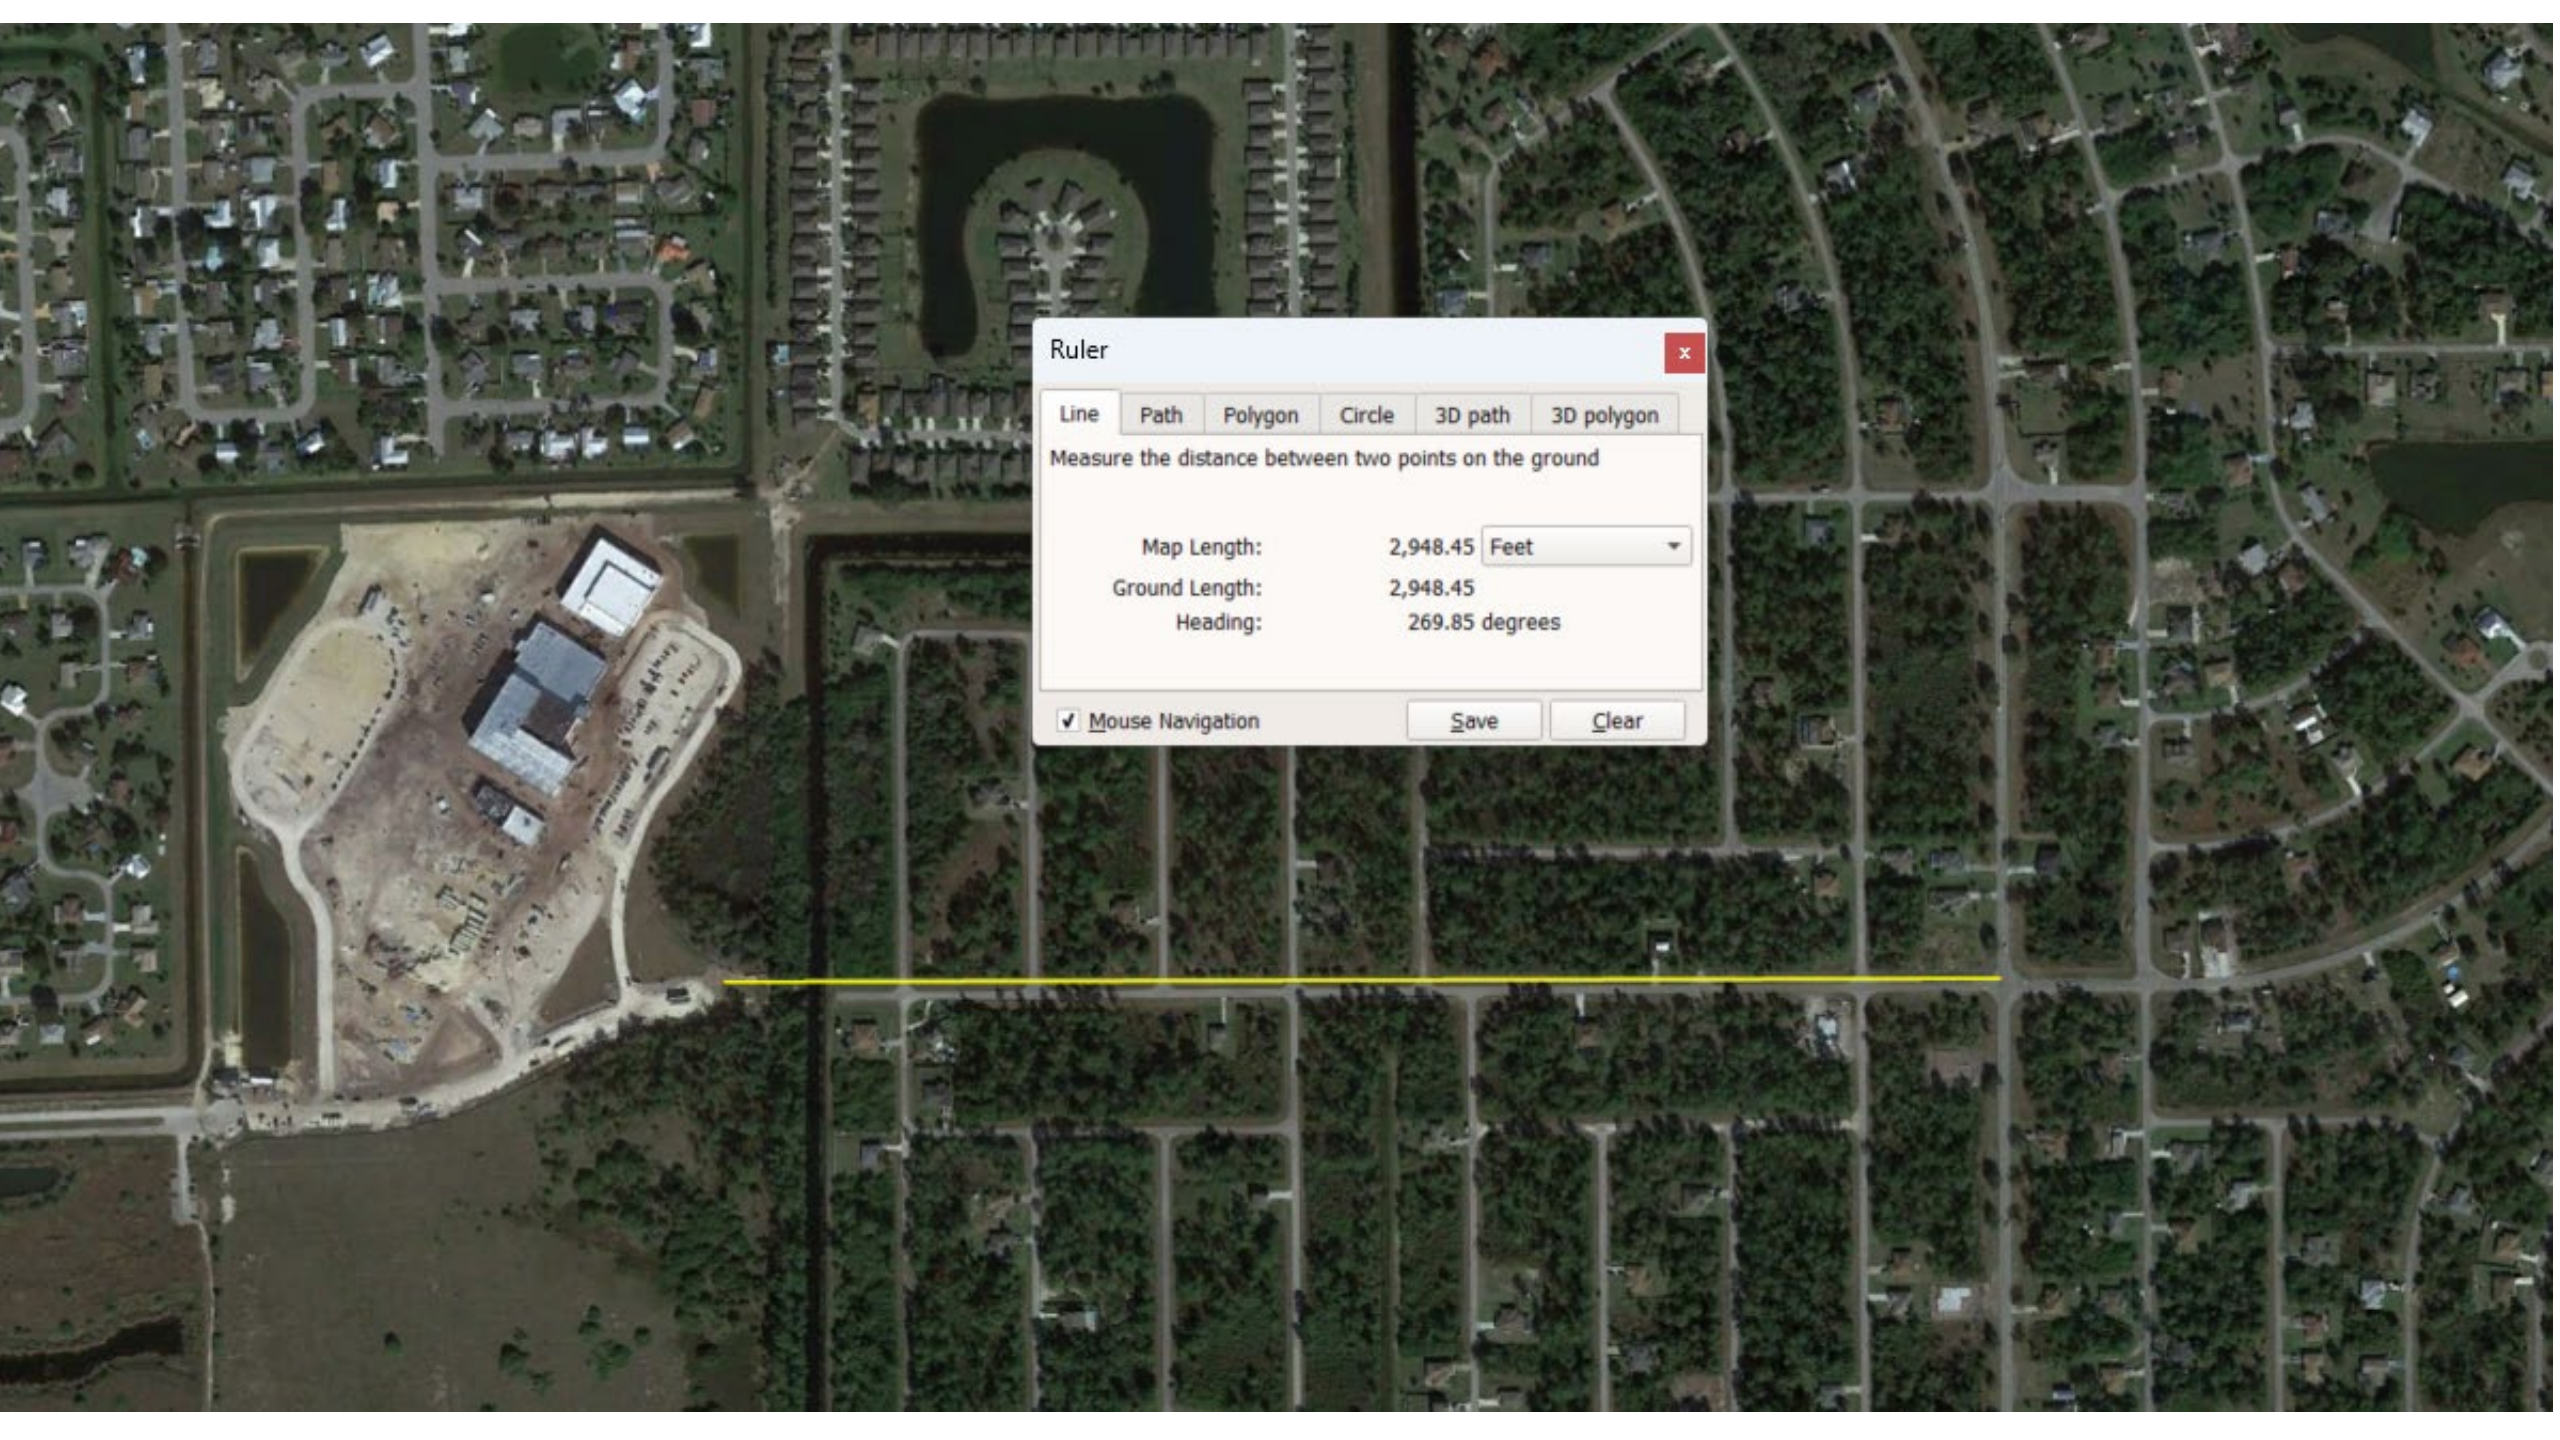

Leeland Heights Blvd Sidewalk

Northside of Street

From Richmond Ave to North Ave

Request of BPAC Committee

- Install a sidewalk on the North side of Leeland Heights Blvd E.
- From Richmond Ave to North Ave.
- Approximate length of proposed sidewalk is 3,650 feet.
- New sidewalk will connect with the current sidewalk at each end.

Reasons for Requesting New Sidewalk

- South and East areas already have a sidewalk.
- Designated as an Arterial Roadway.
- Posted speed limit of 40 mph.
- Bus stops are located along Leeland Heights Blvd
- Multiple Schools located off Richmond Ave.

Sunrise Blvd Sidewalk

Northside of Street

From Bell Blvd to Lehigh Acres Middle School Entrance

Request of BPAC Committee

- Install a sidewalk on the North side of Sunrise Blvd.
- From Bell Blvd to the Lehigh Acres Middle School Entrance.
- Approximate length of proposed sidewalk is 2,950 feet.
- New sidewalk will connect with the current sidewalk at each end.
- Pedestrian Bridge needed at Canal or potentially adding a roadway connection for Sunrise could be included too.

Ruler ✕

Line Path Polygon Circle 3D path 3D polygon

Measure the distance between two points on the ground

Map Length: 2,948.45 Feet

Ground Length: 2,948.45

Heading: 269.85 degrees

Mouse Navigation Save Clear