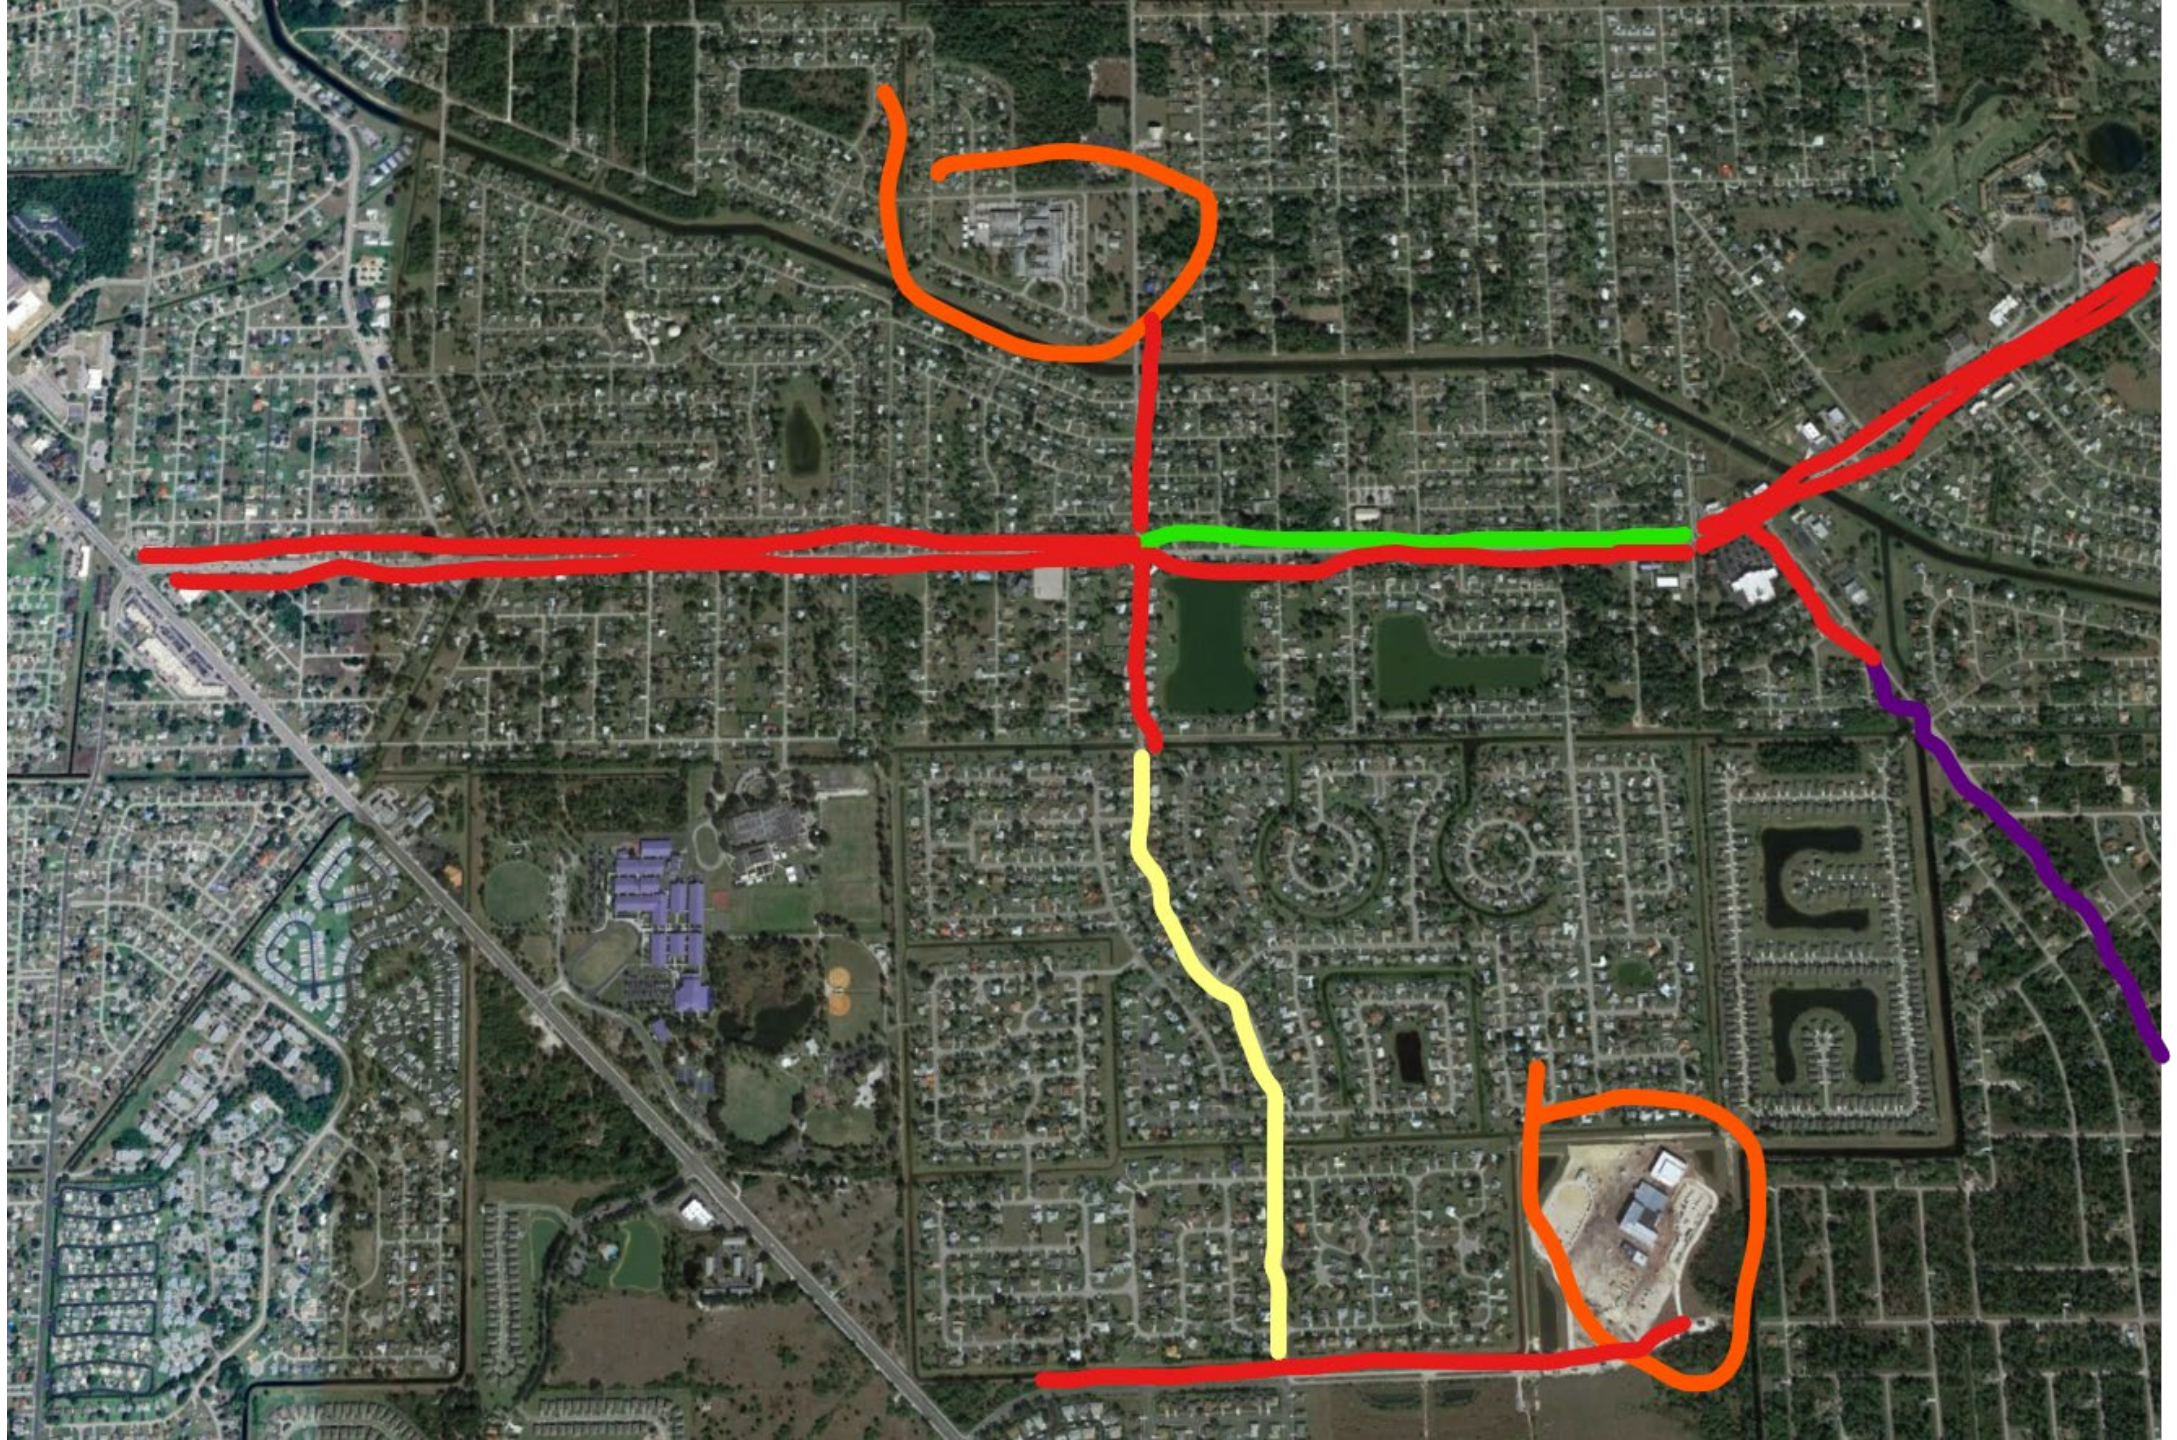

Leeland Heights Blvd Sidewalk

Northside of Street

From Richmond Ave to North Ave

Request of BPAC Committee

- Install a sidewalk on the North side of Leeland Heights Blvd E.
- From Richmond Ave to North Ave.
- Approximate length of proposed sidewalk is 3,650 feet.
- New sidewalk will connect with the current sidewalk at each end.

Ruler ✕

Line Path Polygon Circle 3D path 3D polygon

Measure the distance between two points on the ground

Map Length: 3,648.48 Feet

Ground Length: 3,648.48

Heading: 89.02 degrees

Mouse Navigation Save Clear

Reasons for Requesting New Sidewalk

- South and East areas already have a sidewalk.
- Designated as an Arterial Roadway.
- Posted speed limit of 40 mph.
- Bus stops are located along Leeland Heights Blvd
- Multiple Schools located off Richmond Ave.

Sunrise Blvd Sidewalk

Northside of Street

From Bell Blvd to Lehigh Acres Middle School Entrance

Request of BPAC Committee

- Install a sidewalk on the North side of Sunrise Blvd.
- From Bell Blvd to the Lehigh Acres Middle School Entrance.
- Approximate length of proposed sidewalk is 2,950 feet.
- New sidewalk will connect with the current sidewalk at each end.
- Pedestrian Bridge needed at Canal or potentially adding a roadway connection for Sunrise could be included too.