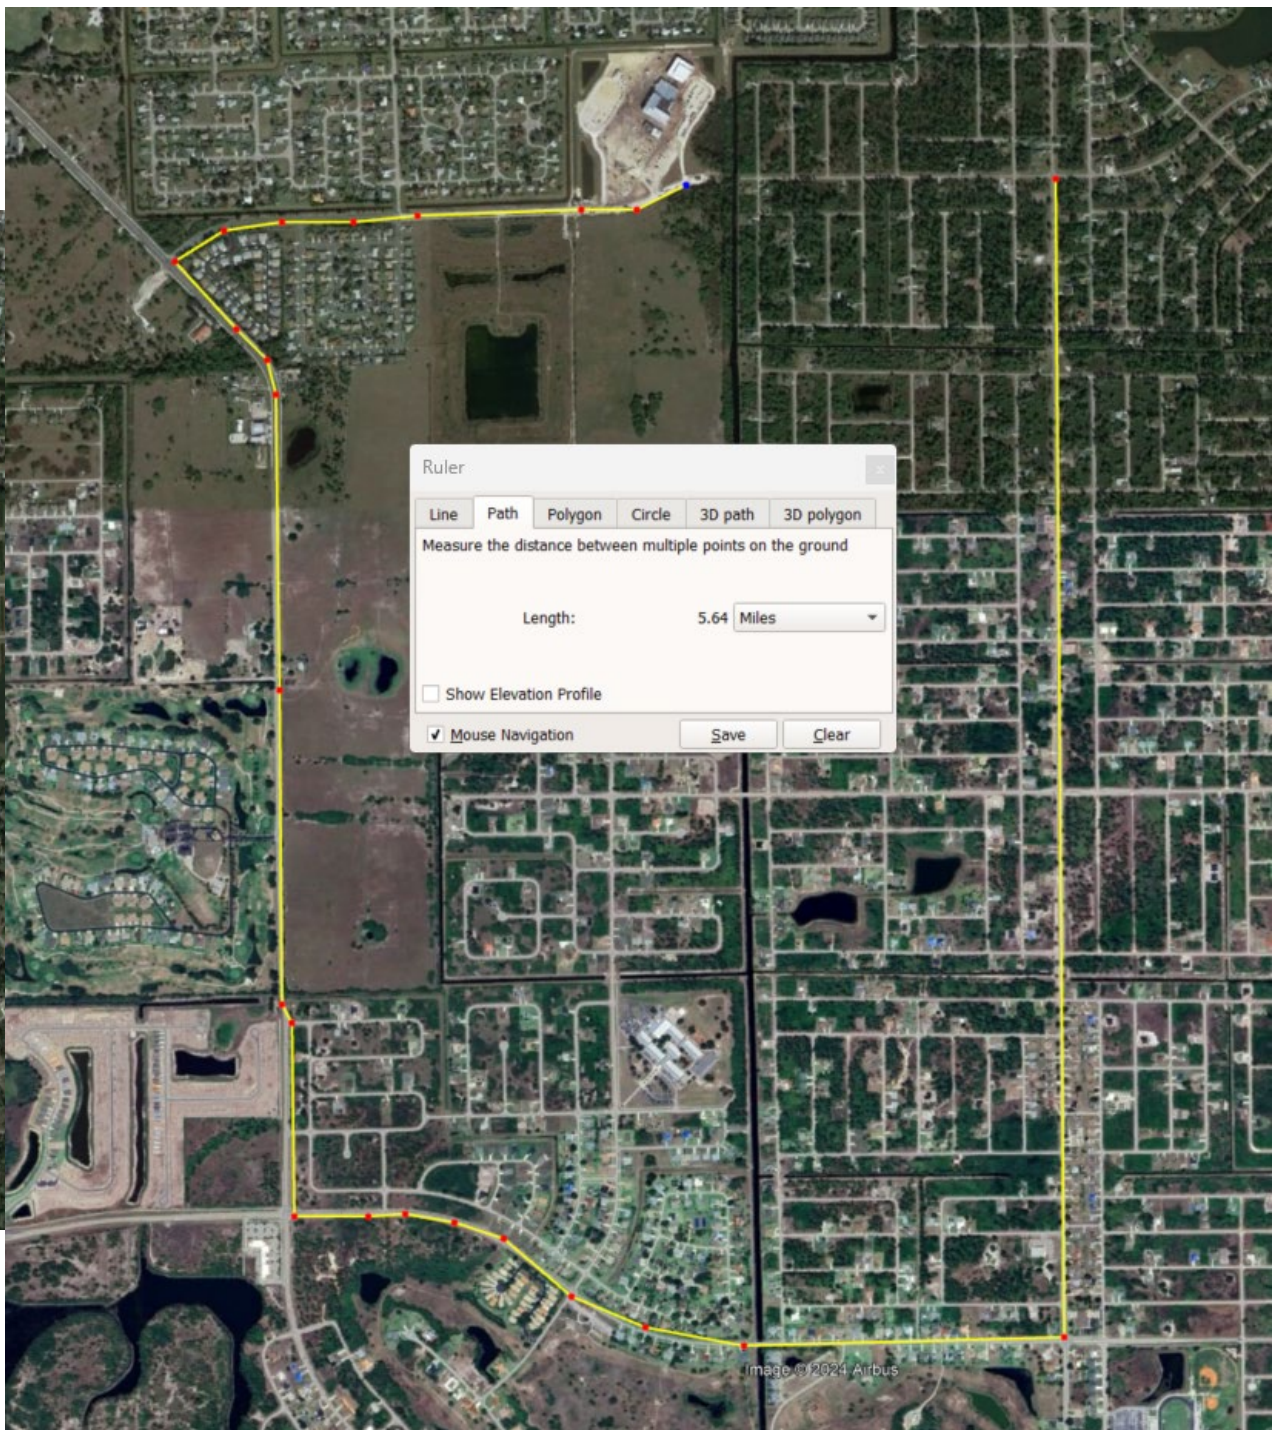

Leeland Heights Blvd Sidewalk

Northside of Street

From Richmond Ave to North Ave

Request of BPAC Committee

- Install a sidewalk on the North side of Leeland Heights Blvd E.
- From Richmond Ave to North Ave.
- Approximate length of proposed sidewalk is 3,650 feet.
- New sidewalk will connect with the current sidewalk at each end.

Reasons for Requesting New Sidewalk

- South and East areas already have a sidewalk.
- Designated as an Arterial Roadway.
- Posted speed limit of 40 mph.
- Bus stops are located along Leeland Heights Blvd
- Multiple Schools located off Richmond Ave.

Ruler ✕

Line Path Polygon Circle 3D path 3D polygon

Measure the distance between two points on the ground

Map Length: 2,948.45 Feet

Ground Length: 2,948.45

Heading: 269.85 degrees

Mouse Navigation Save Clear

Leeland Hgts Blvd W

Alabama Rd S

Veterans Park

Alabama Rd S

Majestic Golf Club

Joel Blvd

3.44 Miles

.55 Miles