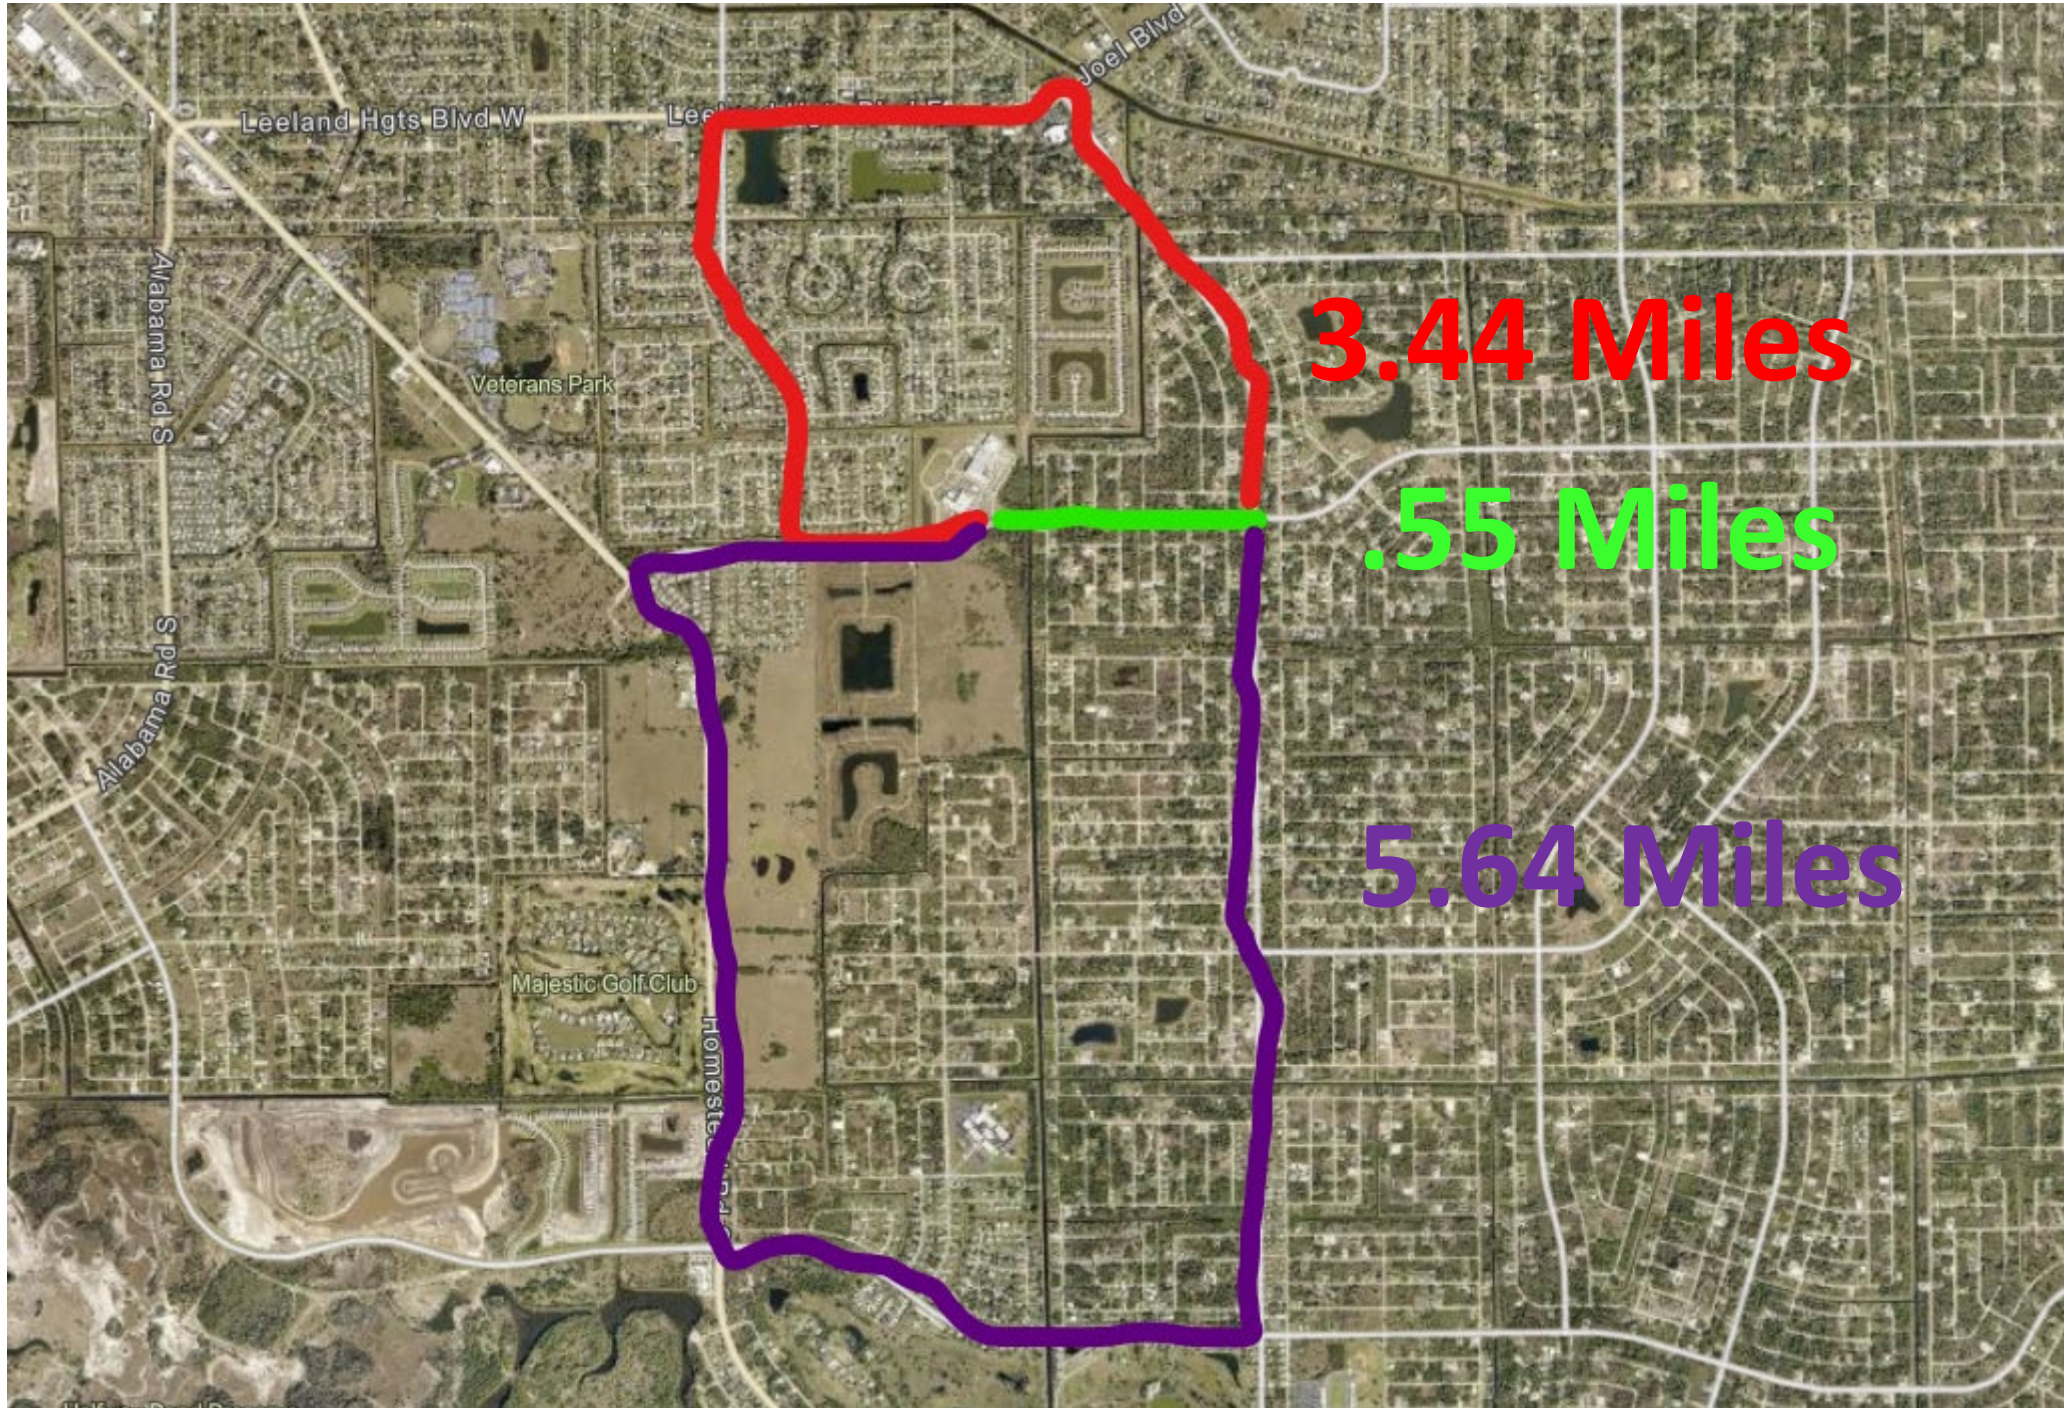

Leeland Heights Blvd Sidewalk

Northside of Street

From Richmond Ave to North Ave

Request of BPAC Committee

- Install a sidewalk on the North side of Leeland Heights Blvd E.
- From Richmond Ave to North Ave.
- Approximate length of proposed sidewalk is 3,650 feet.
- New sidewalk will connect with the current sidewalk at each end.

Reasons for Requesting New Sidewalk

- South and East areas already have a sidewalk.
- Designated as an Arterial Roadway.
- Posted speed limit of 40 mph.
- Bus stops are located along Leeland Heights Blvd
- Multiple Schools located off Richmond Ave.

Ruler ✕

Line Path Polygon Circle 3D path 3D polygon

Measure the distance between two points on the ground

Map Length: 2,948.45 Feet

Ground Length: 2,948.45

Heading: 269.85 degrees

Mouse Navigation Save Clear

Leeland Hgts Blvd W

Alabama Rd S

Veterans Park

Alabama Rd S

Majestic Golf Club

Joel Blvd

3.44 Miles

.55 Miles