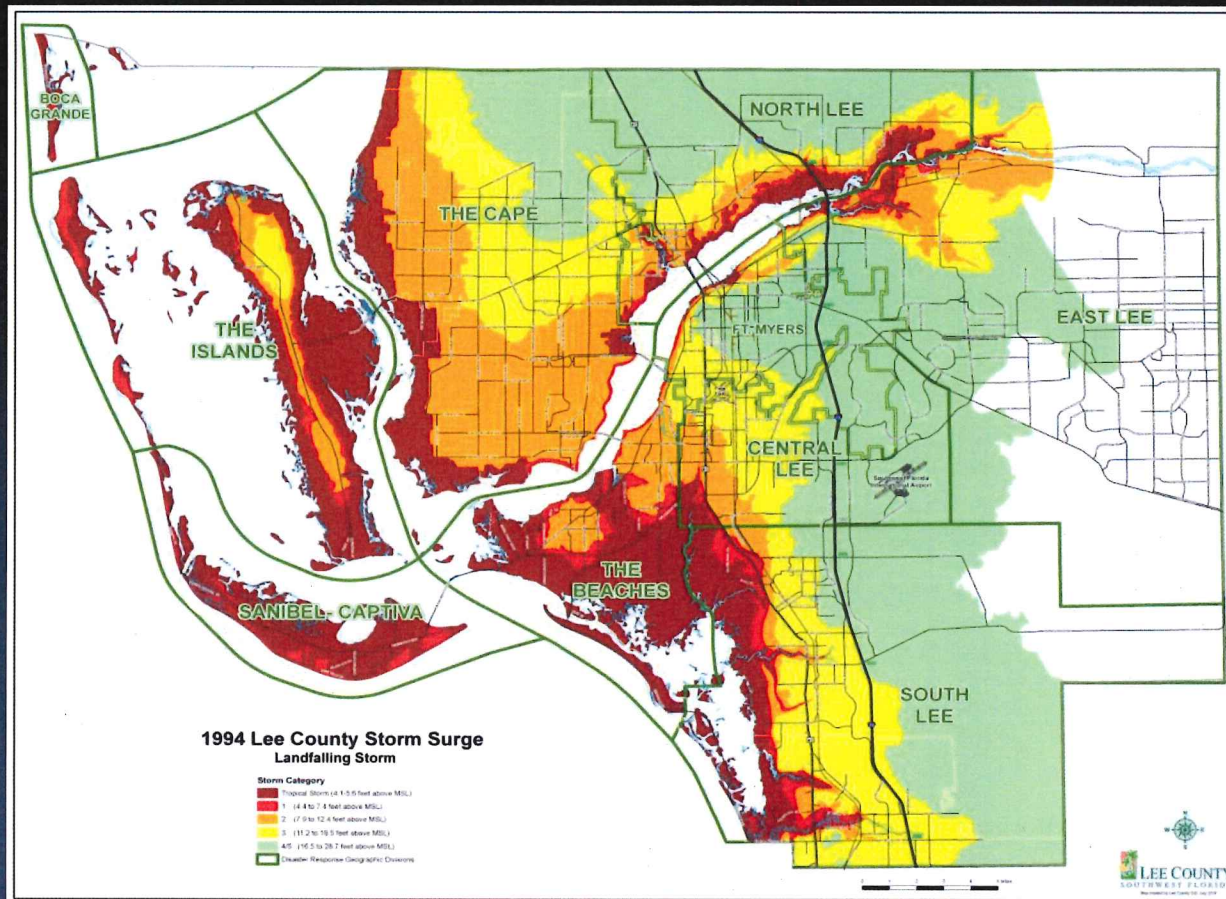

Changes to Hurricane Surge Threat

Previous Storm Surge Threat

Current Storm Surge Threat

Comparison of previous storm surge threat map with current map

Storm Surge Threat vs. Evacuation Zones

Revised Evacuation Time Scenarios.....

Base (100% at risk evacuate)

Operational (actual experience)

	Evacuation Level A Base Scenario	Evacuation Level B Base Scenario	Evacuation Level C Base Scenario	Evacuation Level D Base Scenario	Evacuation Level E Base Scenario
Clearance Time to Shelter					
Charlotte County	13.5	18.5	25.5	50.0	62.0
Collier County	13.0	19.0	38.5	45.5	66.5
Glades County	11.5	11.5	11.5	11.5	12.0
Hendry County	13.5	16.0	31.5	39.5	55.5
Lee County	13.0	19.0	42.0	48.0	63.0
Sarasota County	13.0	19.5	30.5	40.5	65.5
In-County Clearance Time					
Charlotte County	15.0	26.5	45.0	52.0	70.5
Collier County	14.0	19.0	39.0	46.0	68.5
Glades County	13.0	13.0	13.0	13.0	13.5
Hendry County	14.0	16.5	43.5	52.0	66.0
Lee County	13.5	23.0	43.5	52.5	66.0
Sarasota County	15.5	27.0	45.0	52.5	69.5
Out-of-County Clearance Time					
Charlotte County	15.0	26.5	45.0	52.0	70.5
Collier County	14.5	19.5	44.5	46.0	69.0
Glades County	15.5	24.0	45.0	62.5	89.5
Hendry County	14.5	24.0	44.5	53.5	71.0
Lee County	14.0	23.0	43.5	52.5	66.0
Sarasota County	15.5	27.0	45.0	52.5	69.5
Regional Clearance Time					
Southwest	15.5	27.0	45.0	62.5	89.5