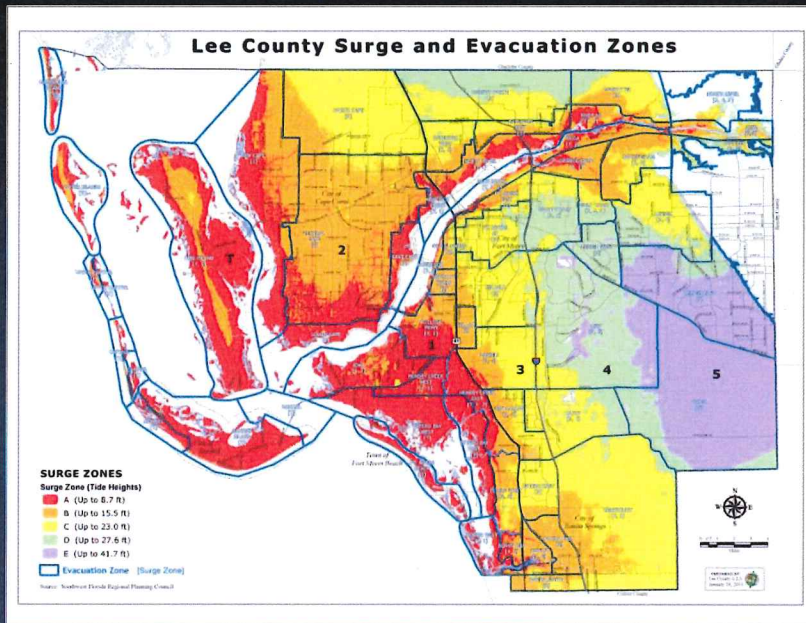

Changes to Hurricane Surge Threat

Previous Storm Surge Threat

Current Storm Surge Threat

Comparison of previous storm surge threat map with current map

Storm Surge Threat vs. Evacuation Zones

Revised Evacuation Time Scenarios.....

Base (100% at risk evacuate)

Operational (actual experience)

	Evacuation Level A Base Scenario	Evacuation Level B Base Scenario	Evacuation Level C Base Scenario	Evacuation Level D Base Scenario	Evacuation Level E Base Scenario
Clearance Time to Shelter					
Charlotte County	13.5	18.5	25.5	50.0	62.0
Collier County	13.0	19.0	38.5	45.5	66.5
Glades County	11.5	11.5	11.5	11.5	12.0
Hendry County	13.5	16.0	31.5	39.5	55.5
Lee County	13.0	19.0	42.0	48.0	63.0
Sarasota County	13.0	19.5	30.5	40.5	65.5
In-County Clearance Time					
Charlotte County	15.0	26.5	45.0	52.0	70.5
Collier County	14.0	19.0	39.0	46.0	68.5
Glades County	13.0	13.0	13.0	13.0	13.5
Hendry County	14.0	16.5	43.5	52.0	66.0
Lee County	13.5	23.0	43.5	52.5	66.0
Sarasota County	15.5	27.0	45.0	52.5	69.5
Out-of-County Clearance Time					
Charlotte County	15.0	26.5	45.0	52.0	70.5
Collier County	14.5	19.5	44.5	46.0	69.0
Glades County	15.5	24.0	45.0	62.5	89.5
Hendry County	14.5	24.0	44.5	53.5	71.0
Lee County	14.0	23.0	43.5	52.5	66.0
Sarasota County	15.5	27.0	45.0	52.5	69.5
Regional Clearance Time					
Southwest	15.5	27.0	45.0	62.5	89.5