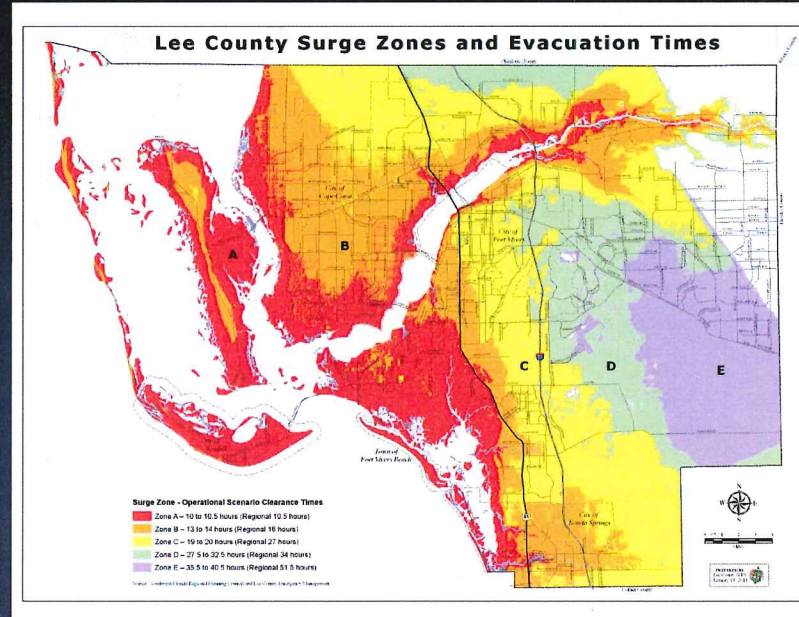

Changes to Hurricane Surge Threat

Previous Storm Surge Threat

Current Storm Surge Threat

Comparison of previous storm surge threat map with current map

Storm Surge Threat vs. Evacuation Zones

Revised Evacuation Time Scenarios.....

Base (100% at risk evacuate)

Operational (actual experience)

	Evacuation Level A Base Scenario	Evacuation Level B Base Scenario	Evacuation Level C Base Scenario	Evacuation Level D Base Scenario	Evacuation Level E Base Scenario
Clearance Time to Shelter					
Charlotte County	13.5	18.5	25.5	50.0	62.0
Collier County	13.0	19.0	38.5	45.5	66.5
Glades County	11.5	11.5	11.5	11.5	12.0
Hendry County	13.5	16.0	31.5	39.5	55.5
Lee County	13.0	19.0	42.0	48.0	63.0
Sarasota County	13.0	19.5	30.5	40.5	65.5
In-County Clearance Time					
Charlotte County	15.0	26.5	45.0	52.0	70.5
Collier County	14.0	19.0	39.0	46.0	68.5
Glades County	13.0	13.0	13.0	13.0	13.5
Hendry County	14.0	16.5	43.5	52.0	66.0
Lee County	13.5	23.0	43.5	52.5	66.0
Sarasota County	15.5	27.0	45.0	52.5	69.5
Out-of-County Clearance Time					
Charlotte County	15.0	26.5	45.0	52.0	70.5
Collier County	14.5	19.5	44.5	46.0	69.0
Glades County	15.5	24.0	45.0	62.5	89.5
Hendry County	14.5	24.0	44.5	53.5	71.0
Lee County	14.0	23.0	43.5	52.5	66.0
Sarasota County	15.5	27.0	45.0	52.5	69.5
Regional Clearance Time					
Southwest	15.5	27.0	45.0	62.5	89.5