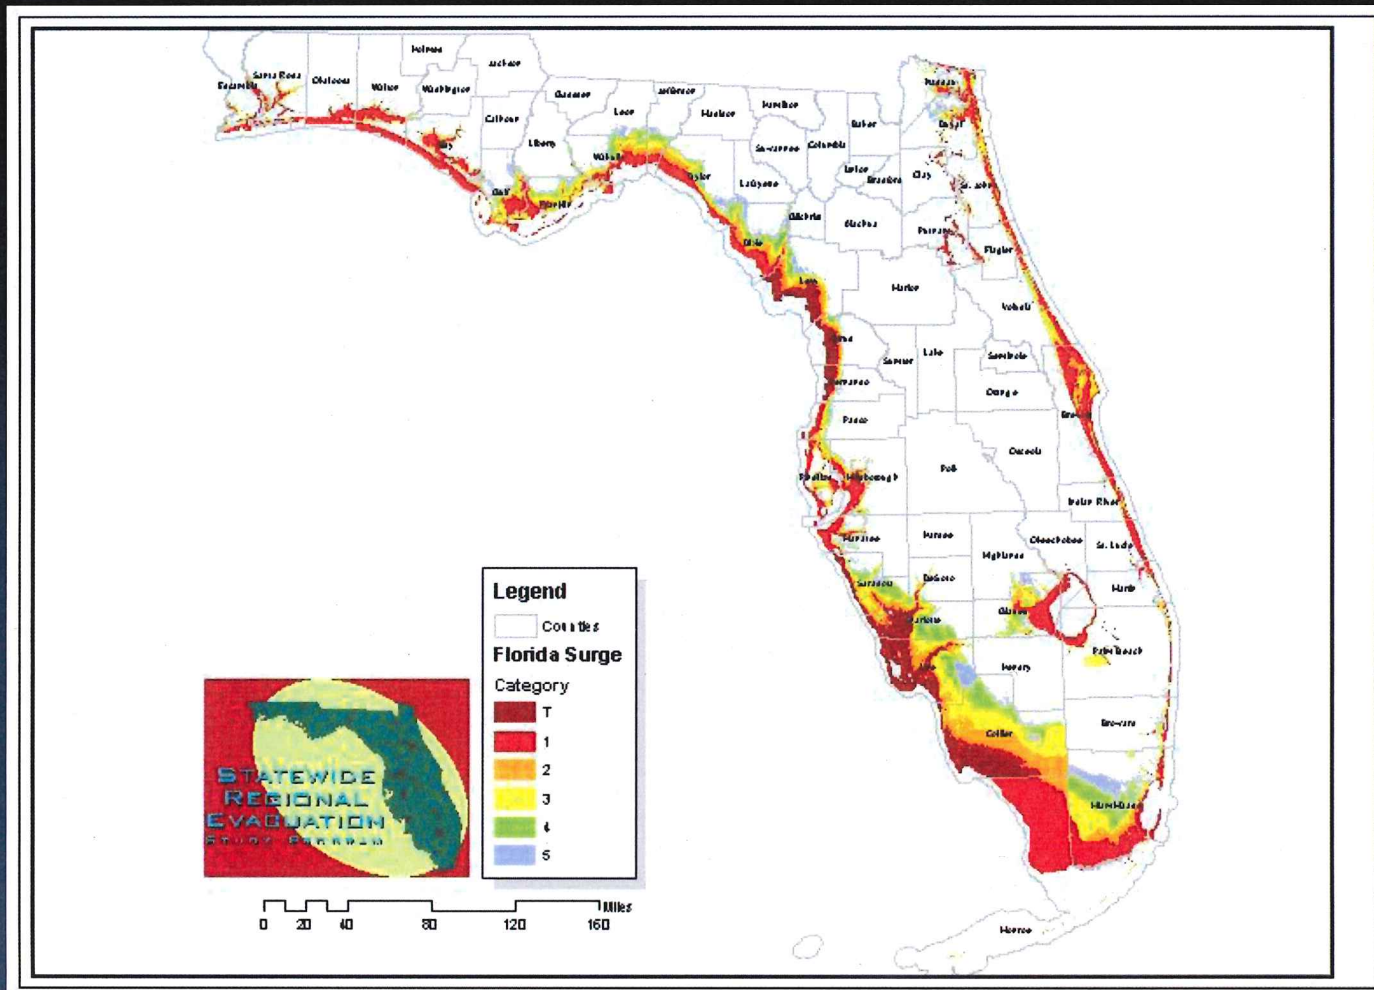

Changes to Hurricane Surge Threat

Previous Storm Surge Threat

Current Storm Surge Threat

Comparison of previous storm surge threat map with current map

Storm Surge Threat vs. Evacuation Zones

Revised Evacuation Time Scenarios.....

Base (100% at risk evacuate)

Operational (actual experience)

	Evacuation Level A Base Scenario	Evacuation Level B Base Scenario	Evacuation Level C Base Scenario	Evacuation Level D Base Scenario	Evacuation Level E Base Scenario
Clearance Time to Shelter					
Charlotte County	13.5	18.5	25.5	50.0	62.0
Collier County	13.0	19.0	38.5	45.5	66.5
Glades County	11.5	11.5	11.5	11.5	12.0
Hendry County	13.5	16.0	31.5	39.5	55.5
Lee County	13.0	19.0	42.0	48.0	63.0
Sarasota County	13.0	19.5	30.5	40.5	65.5
In-County Clearance Time					
Charlotte County	15.0	26.5	45.0	52.0	70.5
Collier County	14.0	19.0	39.0	46.0	68.5
Glades County	13.0	13.0	13.0	13.0	13.5
Hendry County	14.0	16.5	43.5	52.0	66.0
Lee County	13.5	23.0	43.5	52.5	66.0
Sarasota County	15.5	27.0	45.0	52.5	69.5
Out-of-County Clearance Time					
Charlotte County	15.0	26.5	45.0	52.0	70.5
Collier County	14.5	19.5	44.5	46.0	69.0
Glades County	15.5	24.0	45.0	62.5	89.5
Hendry County	14.5	24.0	44.5	53.5	71.0
Lee County	14.0	23.0	43.5	52.5	66.0
Sarasota County	15.5	27.0	45.0	52.5	69.5
Regional Clearance Time					
Southwest	15.5	27.0	45.0	62.5	89.5