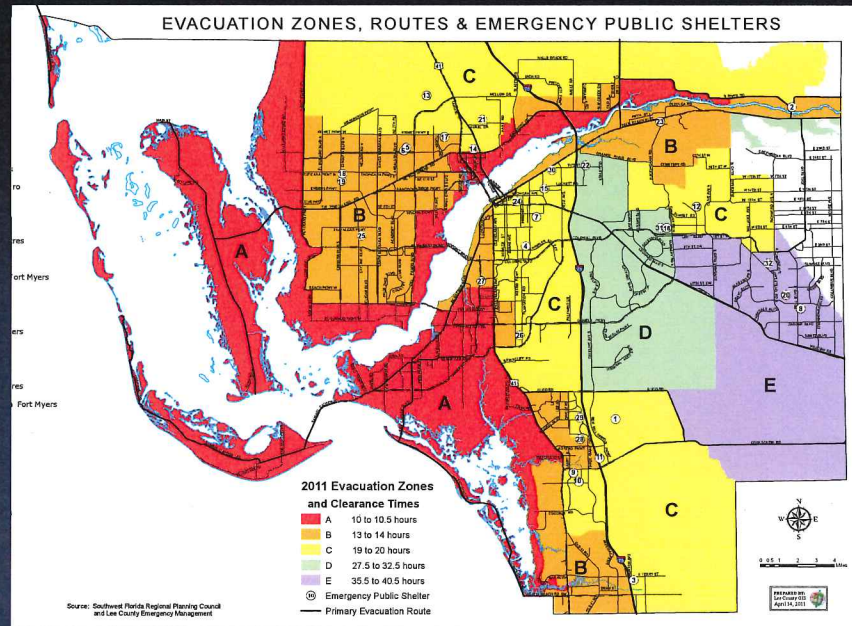

Changes to Hurricane Surge Threat

Previous Storm Surge Threat

Current Storm Surge Threat

Comparison of previous storm surge threat map with current map

Storm Surge Threat vs. Evacuation Zones

Revised Evacuation Time Scenarios.....

Base (100% at risk evacuate)

Operational (actual experience)

	Evacuation Level A Base Scenario	Evacuation Level B Base Scenario	Evacuation Level C Base Scenario	Evacuation Level D Base Scenario	Evacuation Level E Base Scenario
Clearance Time to Shelter					
Charlotte County	13.5	18.5	25.5	50.0	62.0
Collier County	13.0	19.0	38.5	45.5	66.5
Glades County	11.5	11.5	11.5	11.5	12.0
Hendry County	13.5	16.0	31.5	39.5	55.5
Lee County	13.0	19.0	42.0	48.0	63.0
Sarasota County	13.0	19.5	30.5	40.5	65.5
In-County Clearance Time					
Charlotte County	15.0	26.5	45.0	52.0	70.5
Collier County	14.0	19.0	39.0	46.0	68.5
Glades County	13.0	13.0	13.0	13.0	13.5
Hendry County	14.0	16.5	43.5	52.0	66.0
Lee County	13.5	23.0	43.5	52.5	66.0
Sarasota County	15.5	27.0	45.0	52.5	69.5
Out-of-County Clearance Time					
Charlotte County	15.0	26.5	45.0	52.0	70.5
Collier County	14.5	19.5	44.5	46.0	69.0
Glades County	15.5	24.0	45.0	62.5	89.5
Hendry County	14.5	24.0	44.5	53.5	71.0
Lee County	14.0	23.0	43.5	52.5	66.0
Sarasota County	15.5	27.0	45.0	52.5	69.5
Regional Clearance Time					
Southwest	15.5	27.0	45.0	62.5	89.5