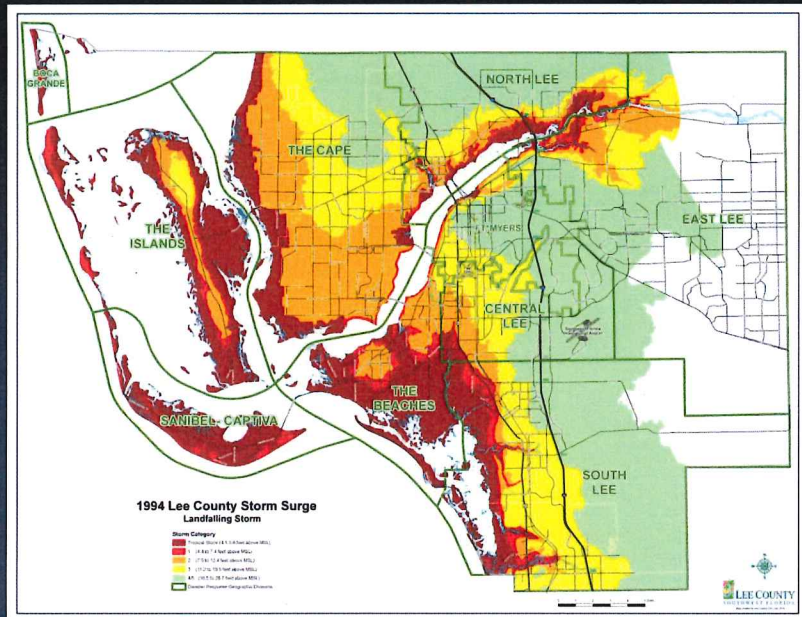

Changes to Hurricane Surge Threat

Previous Storm Surge Threat

Current Storm Surge Threat

Comparison of previous storm surge threat map with current map

Storm Surge Threat vs. Evacuation Zones

Revised Evacuation Time Scenarios.....

Base (100% at risk evacuate)

Operational (actual experience)

	Evacuation Level A Base Scenario	Evacuation Level B Base Scenario	Evacuation Level C Base Scenario	Evacuation Level D Base Scenario	Evacuation Level E Base Scenario
Clearance Time to Shelter					
Charlotte County	13.5	18.5	25.5	50.0	62.0
Collier County	13.0	19.0	38.5	45.5	66.5
Glades County	11.5	11.5	11.5	11.5	12.0
Hendry County	13.5	16.0	31.5	39.5	55.5
Lee County	13.0	19.0	42.0	48.0	63.0
Sarasota County	13.0	19.5	30.5	40.5	65.5
In-County Clearance Time					
Charlotte County	15.0	26.5	45.0	52.0	70.5
Collier County	14.0	19.0	39.0	46.0	68.5
Glades County	13.0	13.0	13.0	13.0	13.5
Hendry County	14.0	16.5	43.5	52.0	66.0
Lee County	13.5	23.0	43.5	52.5	66.0
Sarasota County	15.5	27.0	45.0	52.5	69.5
Out-of-County Clearance Time					
Charlotte County	15.0	26.5	45.0	52.0	70.5
Collier County	14.5	19.5	44.5	46.0	69.0
Glades County	15.5	24.0	45.0	62.5	89.5
Hendry County	14.5	24.0	44.5	53.5	71.0
Lee County	14.0	23.0	43.5	52.5	66.0
Sarasota County	15.5	27.0	45.0	52.5	69.5
Regional Clearance Time					
Southwest	15.5	27.0	45.0	62.5	89.5