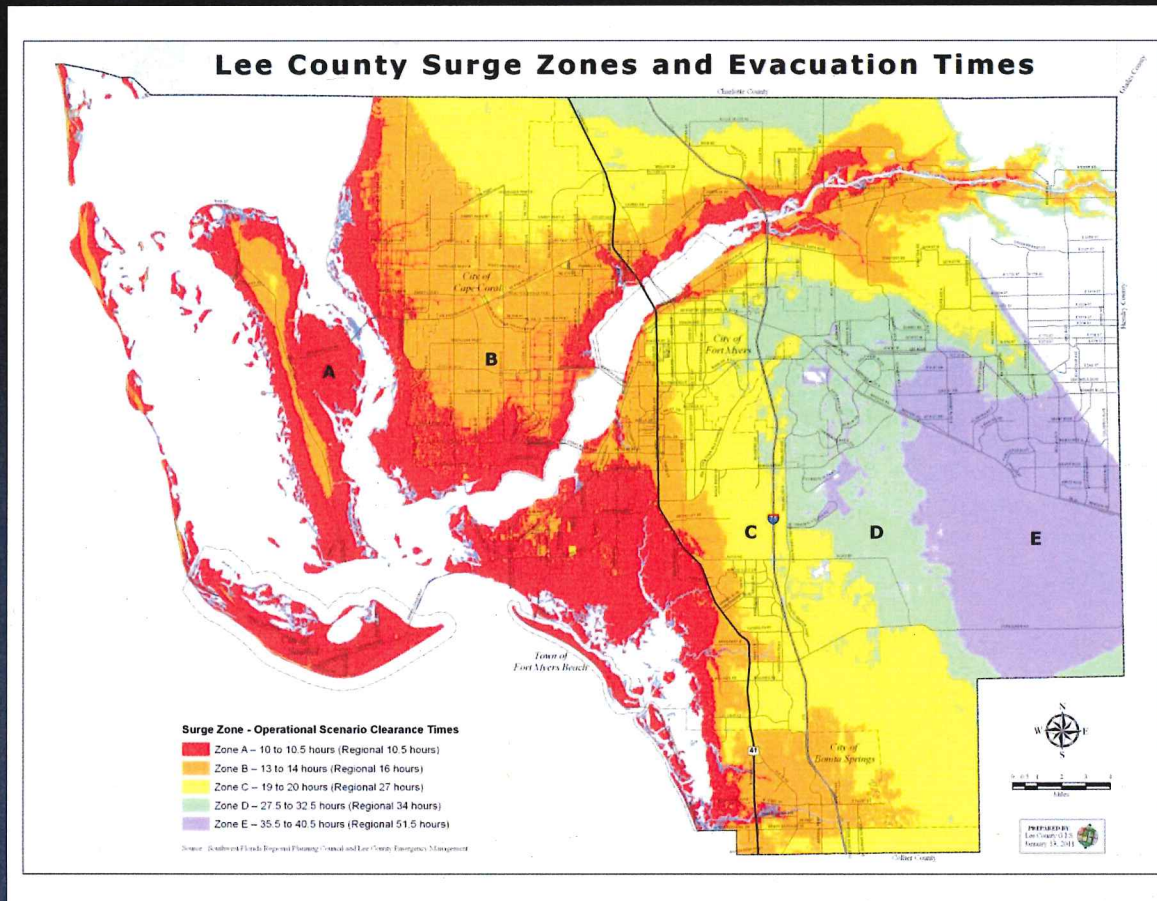

Changes to Hurricane Surge Threat

Previous Storm Surge Threat

Current Storm Surge Threat

Comparison of previous storm surge threat map with current map

Storm Surge Threat vs. Evacuation Zones

Revised Evacuation Time Scenarios.....

Base (100% at risk evacuate)

Operational (actual experience)

	Evacuation Level A Base Scenario	Evacuation Level B Base Scenario	Evacuation Level C Base Scenario	Evacuation Level D Base Scenario	Evacuation Level E Base Scenario
Clearance Time to Shelter					
Charlotte County	13.5	18.5	25.5	50.0	62.0
Collier County	13.0	19.0	38.5	45.5	66.5
Glades County	11.5	11.5	11.5	11.5	12.0
Hendry County	13.5	16.0	31.5	39.5	55.5
Lee County	13.0	19.0	42.0	48.0	63.0
Sarasota County	13.0	19.5	30.5	40.5	65.5
In-County Clearance Time					
Charlotte County	15.0	26.5	45.0	52.0	70.5
Collier County	14.0	19.0	39.0	46.0	68.5
Glades County	13.0	13.0	13.0	13.0	13.5
Hendry County	14.0	16.5	43.5	52.0	66.0
Lee County	13.5	23.0	43.5	52.5	66.0
Sarasota County	15.5	27.0	45.0	52.5	69.5
Out-of-County Clearance Time					
Charlotte County	15.0	26.5	45.0	52.0	70.5
Collier County	14.5	19.5	44.5	46.0	69.0
Glades County	15.5	24.0	45.0	62.5	89.5
Hendry County	14.5	24.0	44.5	53.5	71.0
Lee County	14.0	23.0	43.5	52.5	66.0
Sarasota County	15.5	27.0	45.0	52.5	69.5
Regional Clearance Time					
Southwest	15.5	27.0	45.0	62.5	89.5