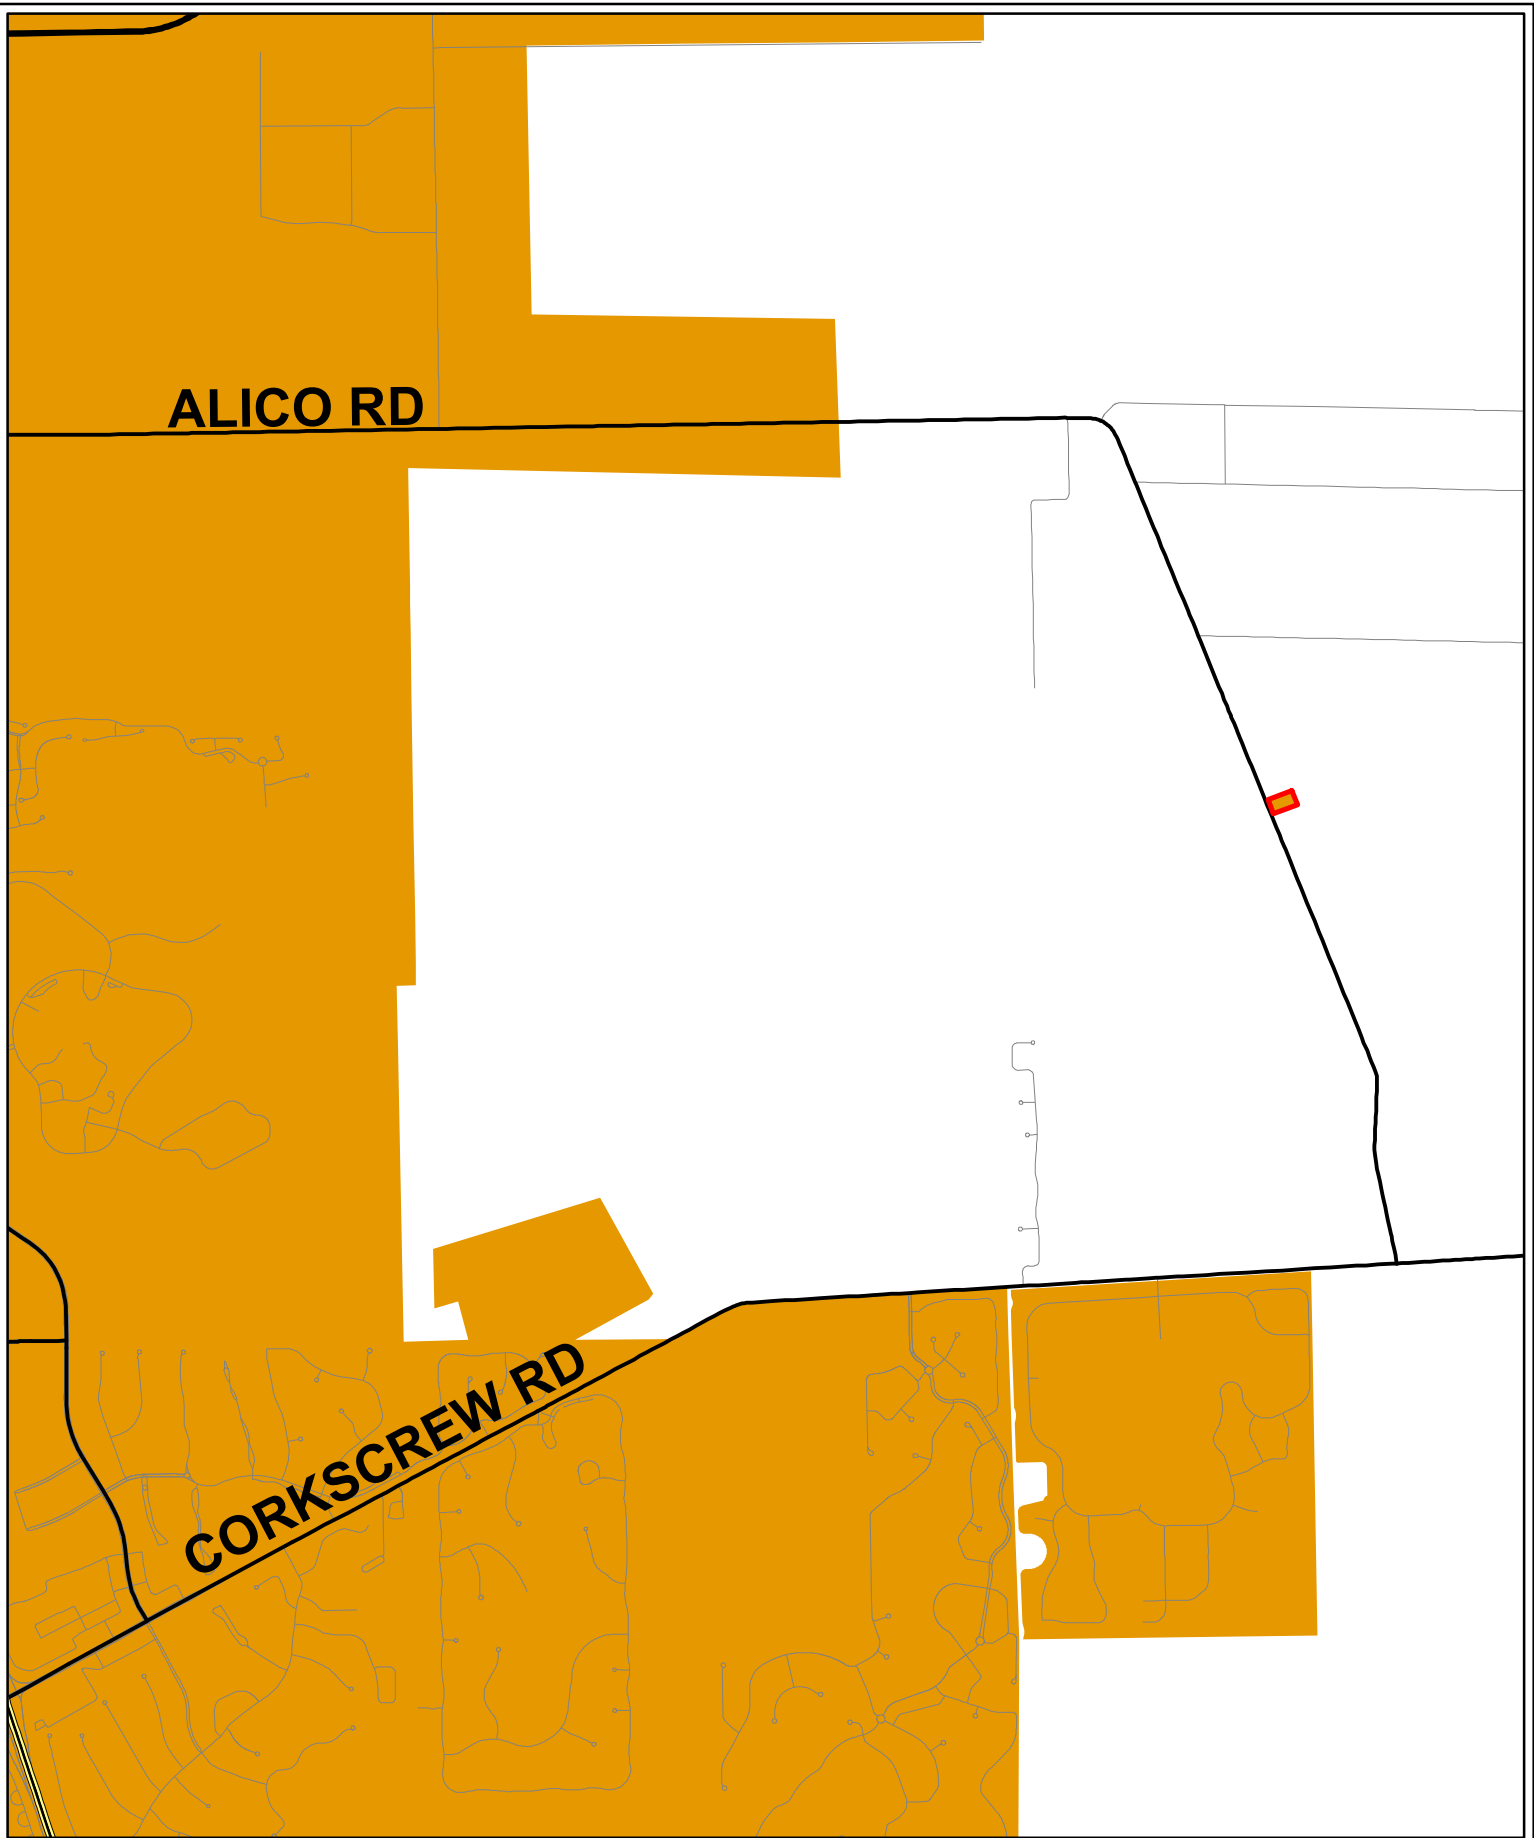

 **LEE COUNTY**
SOUTHWEST FLORIDA
DIVISION OF PLANNING

0.5 0.25 0 0.5
Miles
Map Generated July 2013

CPA2013-00001 - WEST LAKES EXCAVATION
EXISTING LEE PLAN MAP 6

Legend

-  Future Water Service Area
-  Subject Property

LEE COUNTY UTILITIES
FUTURE WATER SERVICE AREAS

 LEE COUNTY
 SOUTHWEST FLORIDA
 DIVISION OF PLANNING

 N
 W E
 S

 0.5 0.25 0 0.5
 Miles

Map Generated July 2013

CPA2013-00001 - WEST LAKES EXCAVATION
PROPOSED LEE PLAN MAP 6
 LEE COUNTY UTILITIES
 FUTURE WATER SERVICE AREAS

Legend
 Future Water Service Area
 Subject Property